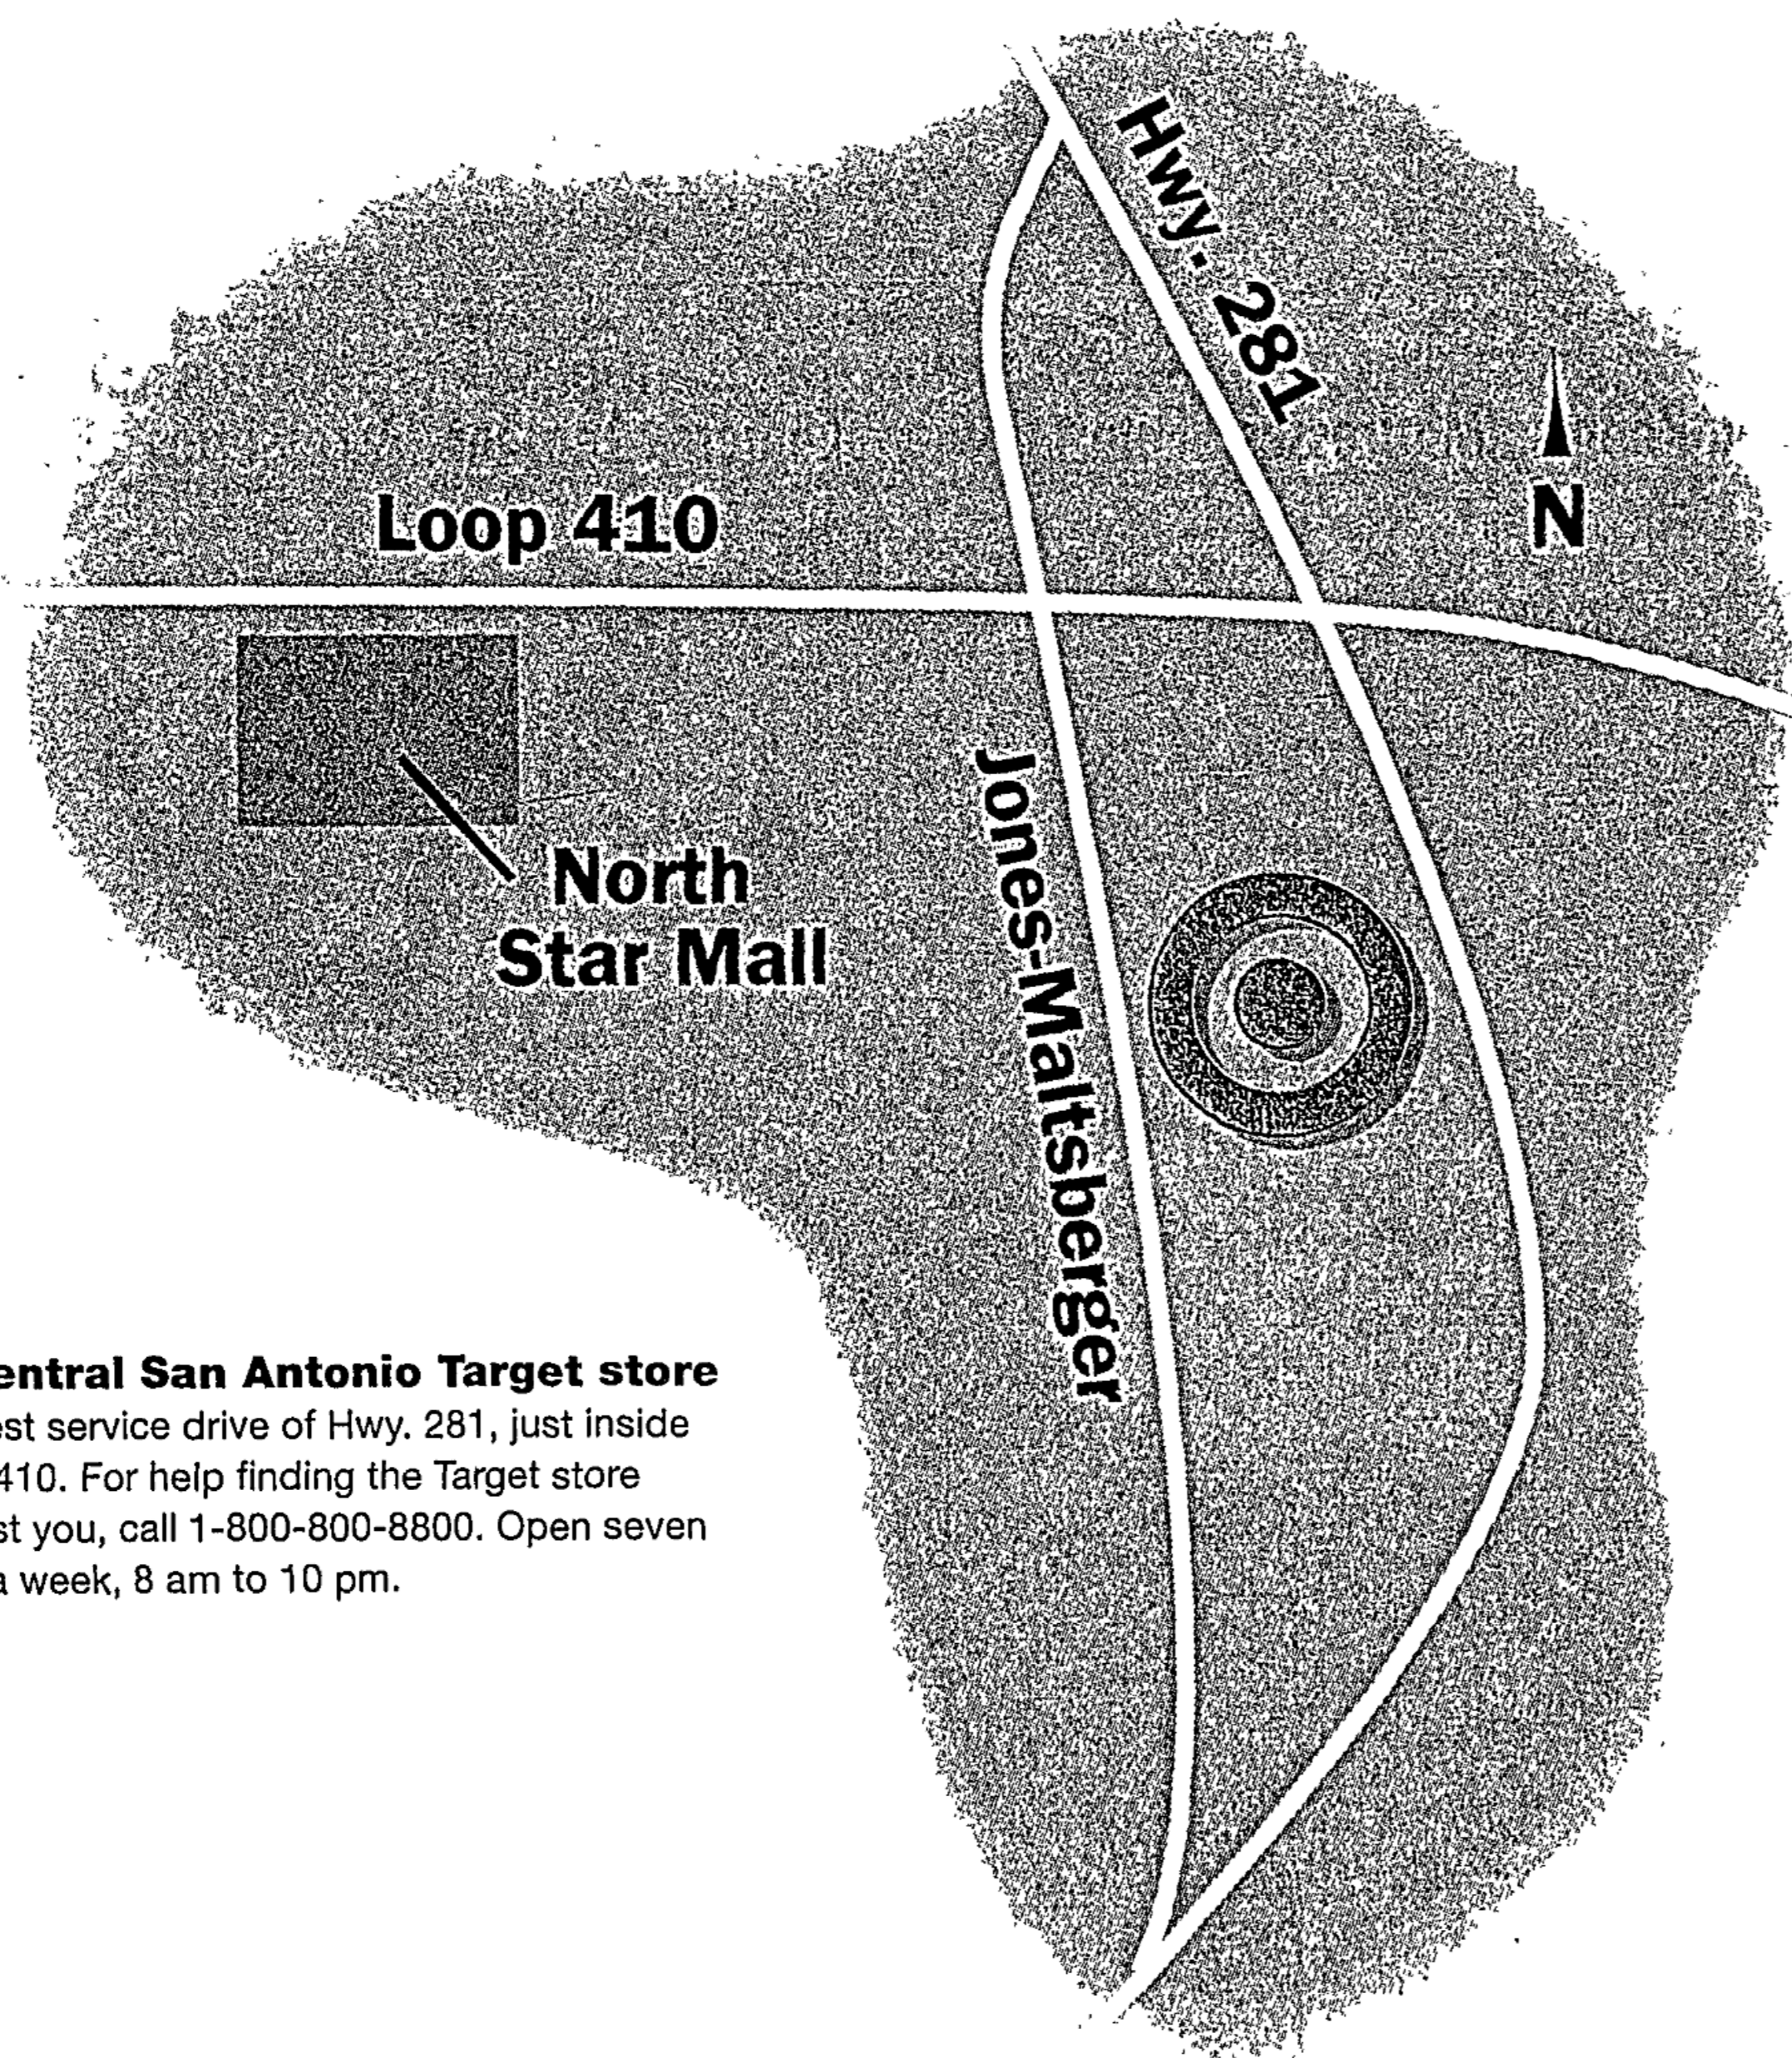

Turn left. Turn right. Bull's-eye.

N. Central San Antonio Target store
On west service drive of Hwy. 281, just inside Loop 410. For help finding the Target store nearest you, call 1-800-800-8800. Open seven days a week, 8 am to 10 pm.

TARGET Are you ready for a store like this?